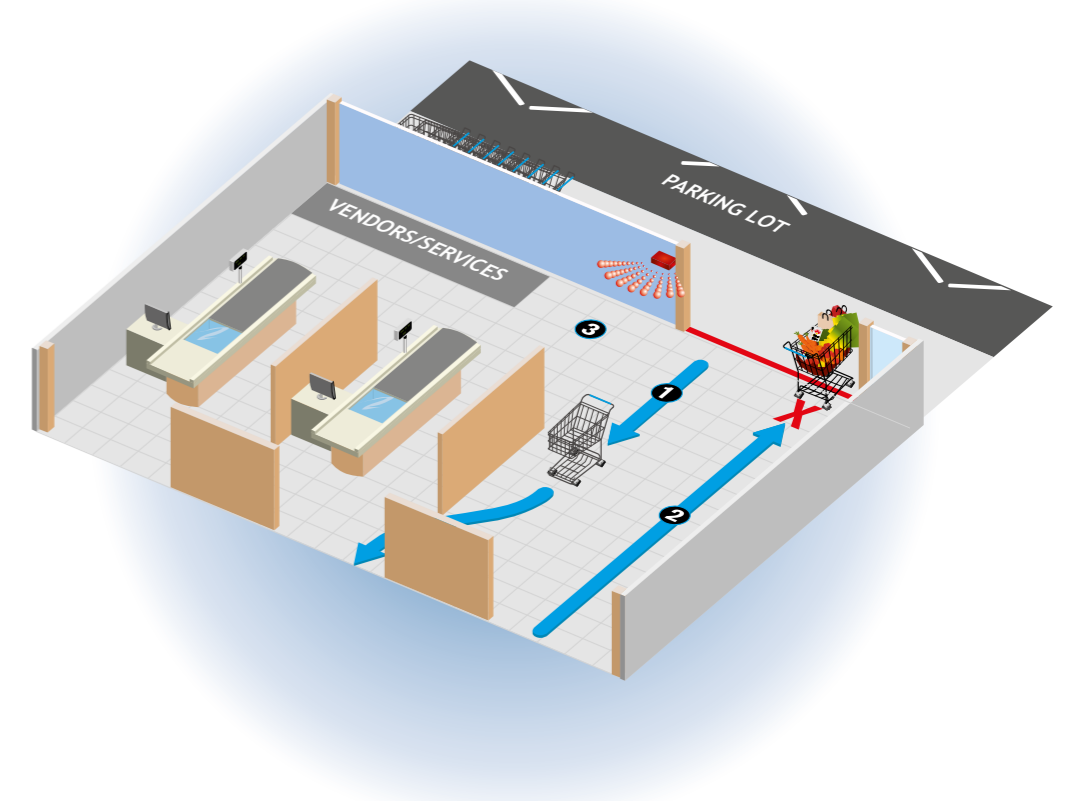

HOW IT WORKS

TYPICAL SHOPPING EXPERIENCE

1.

As a shopper enters the store, the **SmartWheel** receives entry permission allowing a customer to shop for an unlimited time.

2.

After the customer purchases their goods, the **SmartWheel** receives exit permission, the cart is now free to exit the store.

3.

The exit permission is fully adjustable allowing enough time for customers to visit other in store services. Purchek protects your store without anyone noticing.

PUSHOUT THEFT ATTEMPT

1.

As a shopper enters the store, the **SmartWheel** receives entry permission allowing a customer to shop for an unlimited time.

2.

As the thief skips the checkout line, the **SmartWheel** does not receive exit permission. As the thief attempts to exit, the wheels lock disabling the cart.

3.

As the cart wheels lock, an alarm is triggered alerting store personnel, video is captured and loss prevention is electronically notified.

The self locking **SmartWheel** automatic immobilizes carts, apprehending merchandise, preventing it from leaving the store and reducing out of stocks.

Cart immobilized, most thieves flee empty handed than risk arrest. By making it more difficult to commit pushout theft **Purchek** deters ORC from repeatedly targeting a location.