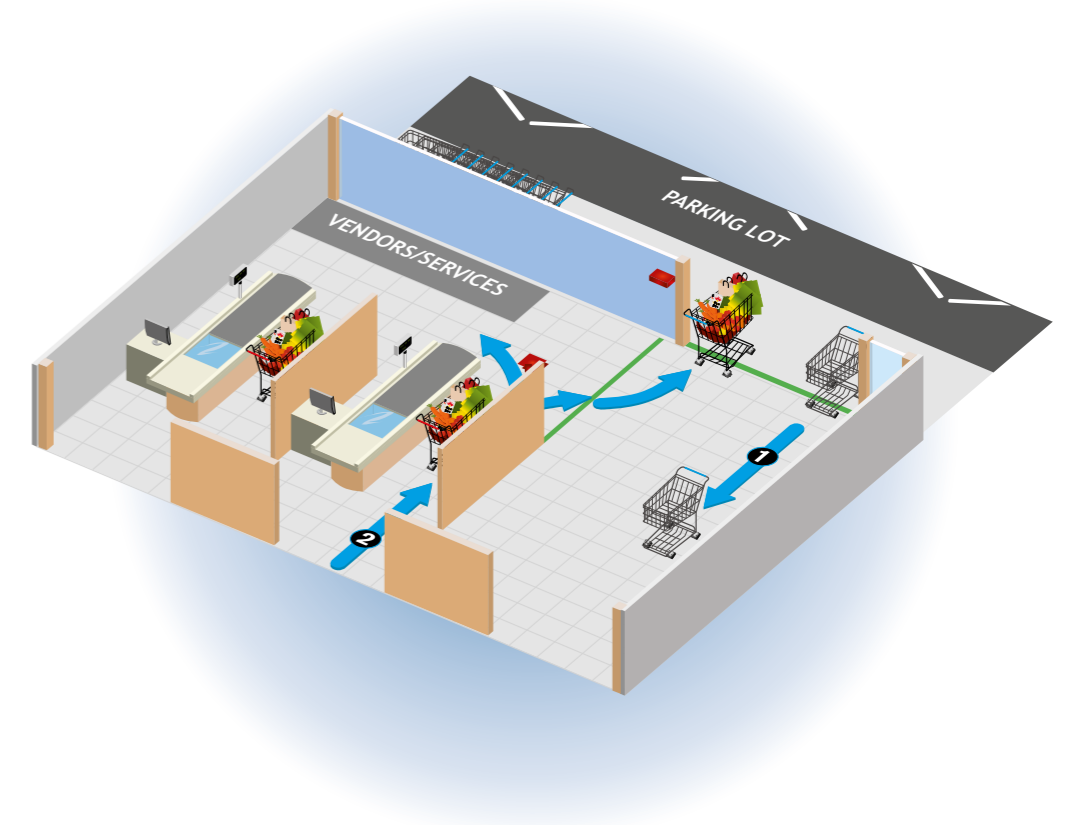

If a shoplifter experiences success at a location, they will come back.

STOP

STOP PUSHOUT THEFT IN IT'S TRACKS

The Purchek system quietly reduces pushout theft while preserving a customer's shopping experience. Leveraging Sharp Security's self-locking **SmartWheel** technology and the GS platform, Purchek is an anti-theft system that will reduce shrink, increase sales and protect employees.

HOW IT WORKS

TYPICAL SHOPPING EXPERIENCE

1.

As a shopper enters the store, the **SmartWheel** receives entry permission allowing a customer to shop for an unlimited time.

2.

After the customer purchases their goods, the **SmartWheel** receives exit permission, the cart is now free to exit the store.

3.

The exit permission is fully adjustable allowing enough time for customers to visit other in store services. Purchek protects your store without anyone noticing.

PUSHOUT THEFT ATTEMPT

1.

As a shopper enters the store, the **SmartWheel** receives entry permission allowing a customer to shop for an unlimited time.

2.

As the thief skips the checkout line, the **SmartWheel** does not receive exit permission. As the thief attempts to exit, the wheels lock disabling the cart.

3.

As the cart wheels lock, an alarm is triggered alerting store personnel, video is captured and loss prevention is electronically notified.